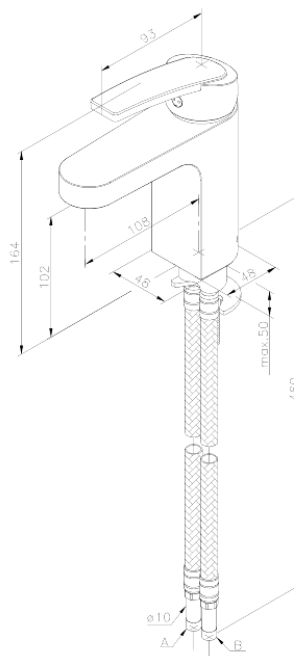

FM Mattsson Mora Group Denmark
Abildager 26 A, 2605 Brøndby, Denmark
Østbirkvej 2, 5240 Odense NØ, Denmark

+45 63 10 22 10 danmark@fmm-mora.com

For more information please visit www.damixa.com

damixa